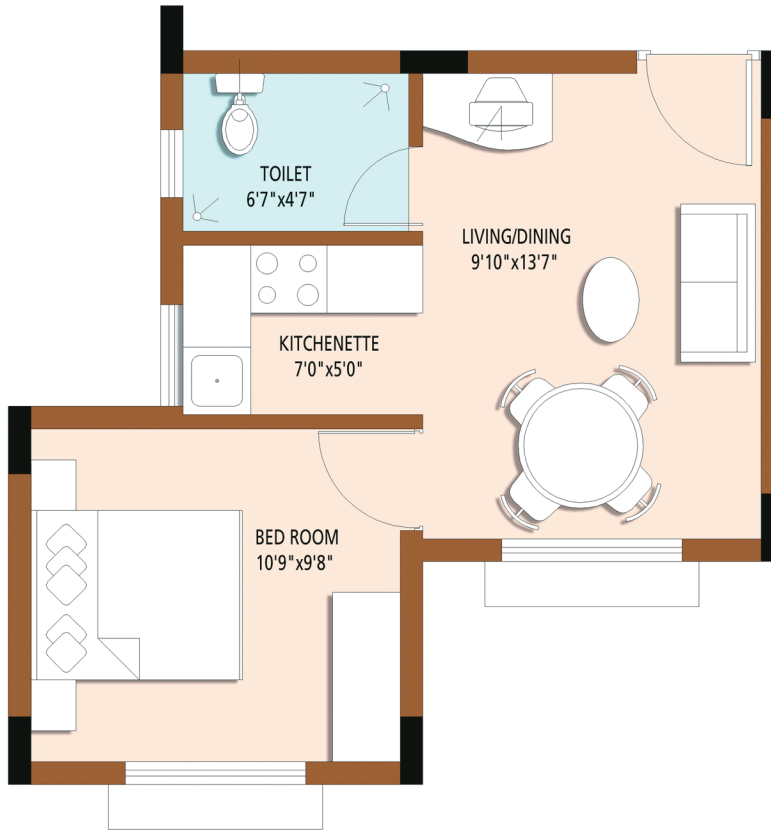

1 BHK UNIT BEECH

BUILT UP AREA -362 SFT

001, 002, 003, 004, 101, 102, 103, 104, 201, 202, 203, 204, 301, 302, 303, 304