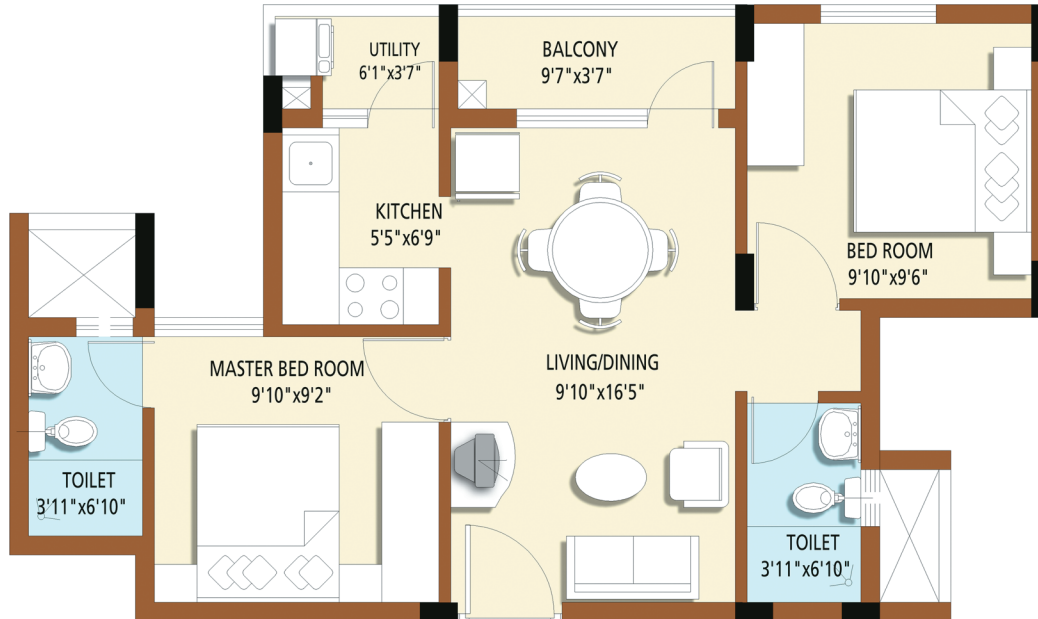

2 BHK UNIT CONIFER PREMIUM BLOCK 4

BUILT UP AREA - 597 SFT

001,006,101,102,103,104,105,106,201,203,204,205,206,301,302,303,304,305,306,
401,403,404,405,406,501,502,503,504,505,506,601,603,604,605,606,701,702,703,704,705,
706,801,803,804,805,806,901,902,903,904,905,906,1001,1003,1004,1005,1006,1101,1102,
1103,1104,1105,1106,1201,1203,1204,1205,1206,1301,1302,1303,1304,1305,1306